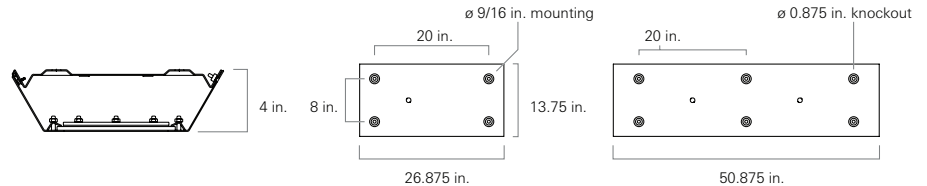

Certifications

UL Listed damp or wet location. IP34 rated. Covered ceilings only.

Job Name _____

Fixture Type _____

Catalog No. _____

Approval _____ Date _____

one	Luminaire Size	seven	Voltage	eleven	Door Fasteners
2	2 ft fixture	120	120 V, 60 Hz	AP	Stainless steel allen head with pin
4	4 ft fixture	277	277 V, 60 Hz	TP	Stainless steel torx head with pin
two	LED Rows	VAR	Variable, 120-277 V, 50/60Hz	PH	Phillips head, non-security
1L	One	eight	Driver	twelve	Electrical Access
2L	Two	DM	0-10Vdc Dimming, <u>standard</u>	A	2.250 in. diameter access hole
3L	Three	nine	Internal Lens	K	0.875 in. diameter knockout(s), <u>std</u>
three	Color Temperature	122	Optic Plus LED diffusing acrylic lens, <u>std</u>	thirteen	UL Listing
35	3500K	53	.125 in. K12 prismatic acrylic	D	Damp Location
40	4000K	12	.125 in K12 prismatic polycarbonate	W	Wet Location
50	5000K	15	.156 in. K12 prismatic polycarbonate	fourteen	Options
four	Housing Gauge	16	.187 in. K12 prismatic polycarbonate	SO	Specified output*
N	18 gauge, minimum security	75	.156 in. C73 prismatic tempered glass	2C	Two-circuit wired
D	16 gauge, medium security	ten	External Lens	CU	Canadian UL Listing
X	14 gauge, maximum security	30	.187 in. clear polycarbonate	EM	Emergency battery backup
U	12 gauge, super max, <u>CRS only</u>	32	.250 in. clear polycarbonate	FH	Fuse and holder
five	Housing Material	36	.375 in. clear polycarbonate	NL-LED	Night light, LED
C	Cold rolled steel	38	.500 in. clear polycarbonate	IMS	Integral Occ Sensor
S	Stainless steel	90	.187 in. clear tempered glass		
six	Finish	92	.250 in. clear tempered glass		
R	Brushed stainless steel	96	.375 in. clear tempered glass		
W	White				