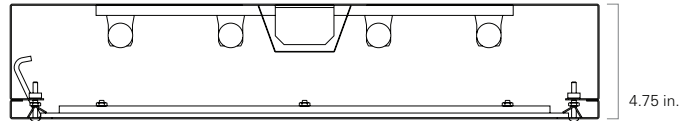

PRODUCT SPECIFICATION

Cleanrooms, laboratories, research facilities, kitchen areas, vivariums, natatoriums

Mounting

Ceiling surface mount.

Housing

18 gauge cold rolled steel die-formed to shape with seams welded, ground smooth, and caulked airtight. Aluminum and stainless steel available.

Door

One-piece 18 gauge cold rolled steel, gasketed and sealed overlapping door. Freedom Hinge™ design permits removal and hinging from either side. Aluminum and stainless steel available.

Lens

K12 prismatic lens installed smooth-side out towards the environment.

Finish

Polyester powder-coated after phosphate pretreatment for superior adhesion and corrosion resistance. Brushed stainless steel available.

Hardware

Stainless steel fasteners.

Certifications

UL Listed wet location, IP65 rated and certified NSF2 for splash/non-food zones (option). Suitable for use in ISO-5 clean rooms (209E Class 100).

Job Name _____

Fixture Type _____

Catalog No. _____

Approval _____ Date _____

one Luminaire Width

- 1 1 ft. - three lamp maximum
- 2 2 ft.

two Lamp Quantity

- 2 two
- 3 three
- 4 four
- 6 six

three Lamps (Not Included)

- 14 2 ft. 14 W T5
- 17 2 ft. 17 W T8
- 24 2 ft. 24 W T5 HO
- 4B 2 ft. 40 W T5 biax
- 28 4 ft. 28 W T5
- 32 4 ft. 32 W T8
- 54 4 ft. 54 W T5 HO

four Ballast

1. DM Dimming
   - EL Electronic Instant Start, std T8
   - PR Program Rapid Start, std T5, option T8
2. **five Voltage**
3. 120 120 V, 60 Hz
   - 277 277 V, 60 Hz
   - 347 347 V, 60 Hz
   - VAR Variable, 120-277 V, 50/60Hz

six Material

- A Aluminum
- C Cold rolled steel, std
- S Stainless steel

seven Finish

- R Brushed stainless steel
- W White

eight Lens

- 12 .125 in. K12 prismatic polycarbonate
- 15 .156 in. K12 prismatic polycarbonate
- 53 .125 in. K12 prismatic acrylic
- 113 .125 in. K12 prismatic acrylic with RFI Grid

nine Options

- 2C Two circuit wired
- CU Canadian UL Listing
- E1 One lamp emergency ballast
- E2 Two lamp emergency ballast
- FH Fuse and holder
- NS NSF listing
- RF Radio interference filter, one per circuit
- TP Stainless steel torx head fasteners
- NL Night light for 7 W or 9 W PL bipin
- NL-LED Night light, LED

Modifications are available to meet custom requirements.