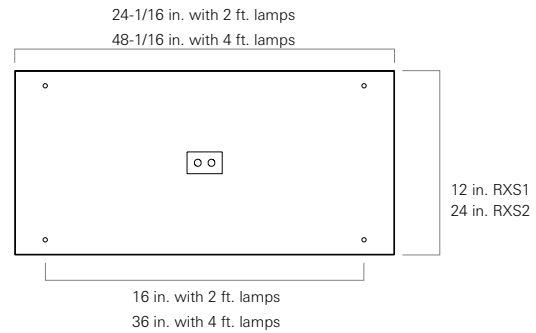

PRODUCT SPECIFICATION

Cleanrooms, laboratories, research facilities, kitchen areas, vivariums, natatoriums

Mounting

Ceiling surface mount.

Housing

18 gauge cold rolled steel die-formed to shape with seams welded, ground smooth, and caulked airtight. Aluminum and stainless steel available.

Door

One-piece 18 gauge cold rolled steel, gasketed and sealed overlapping door. Freedom Hinge™ design permits removal and hinging from either side. Aluminum and stainless steel available.

Lens

K12 prismatic lens installed smooth-side out towards the environment.

Finish

Polyester powder-coated after phosphate pretreatment for superior adhesion and corrosion resistance. Brushed stainless steel available.

Hardware

Stainless steel fasteners.

Certifications

UL Listed wet location, IP65 rated and certified NSF2 for splash/non-food zones (option). Suitable for use in ISO-5 clean rooms (209E Class 100).

Job Name _____

Fixture Type _____

Catalog No. _____

Approval _____ Date _____

one Luminaire Width

- 1 1 ft. - three lamp maximum
- 2 2 ft.

two Lamp Quantity

- 2 two
- 3 three
- 4 four
- 6 six

three Lamps (Not Included)

- 14 2 ft. 14 W T5
- 17 2 ft. 17 W T8
- 24 2 ft. 24 W T5 HO
- 4B 2 ft. 40 W T5 biax
- 28 4 ft. 28 W T5
- 32 4 ft. 32 W T8
- 54 4 ft. 54 W T5 HO

four Ballast

1. DM Dimming
   - EL Electronic Instant Start, std T8
   - PR Program Rapid Start, std T5, option T8
2. **five Voltage**
3. 120 120 V, 60 Hz
   - 277 277 V, 60 Hz
   - 347 347 V, 60 Hz
   - VAR Variable, 120-277 V, 50/60Hz

six Material

- A Aluminum
- C Cold rolled steel, std
- S Stainless steel

seven Finish

- R Brushed stainless steel
- W White

eight Lens

- 12 .125 in. K12 prismatic polycarbonate
- 15 .156 in. K12 prismatic polycarbonate
- 53 .125 in. K12 prismatic acrylic
- 113 .125 in. K12 prismatic acrylic with RFI Grid

nine Options

- 2C Two circuit wired
- CU Canadian UL Listing
- E1 One lamp emergency ballast
- E2 Two lamp emergency ballast
- FH Fuse and holder
- NS NSF listing
- RF Radio interference filter, one per circuit
- TP Stainless steel torx head fasteners
- NL Night light for 7 W or 9 W PL bipin
- NL-LED Night light, LED

Modifications are available to meet custom requirements.