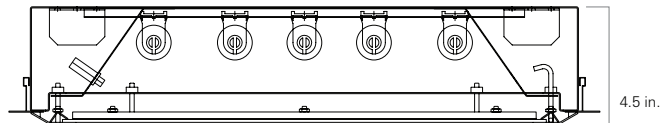

Job Name _____

Fixture Type _____

Catalog No. _____

Approval _____ Date _____

24 in. with 2 ft. lamps
48 in. with 4 ft. lamps

one	Luminaire Width	four	Ballast	eight	Lens
1	1 ft., <u>three lamp maximum</u>	DM	Dimming	12	.125 in. K12 prismatic polycarbonate
2	2 ft.	EL	Electronic Instant Start, <u>std T8</u>	15	.156 in. K12 prismatic polycarbonate
two	Lamp Quantity	PR	Program Rapid Start, <u>std T5, option T8</u>	53	.125 in. K12 prismatic acrylic
2	two	five	Voltage	113	.125 in. K12 prismatic acrylic with RFI Grid
3	three	120	120 V, 60 Hz	nine	Options
4	four	277	277 V, 60 Hz	CU	Canadian UL Listing
5	five	347	347 V, 60 Hz	E1	One lamp emergency ballast
6	six	VAR	Variable, 120-277 V, 50/60Hz	E2	Two lamp emergency ballast
three	Lamps (Not Included)	six	Door Material	FH	Fuse and holder
14	2 ft. 14 W T5	A	Aluminum	NS	NSF listing
17	2 ft. 17 W T8	C	Cold rolled steel, <u>standard</u>	RF	Radio interference filter, one per circuit
24	2 ft. 24W T5 HO	S	Stainless steel	AH	Painted aluminum housing
4B	2 ft. 40 W T5 biax	seven	Door Finish	SH	Painted stainless steel housing
28	4 ft. 28 W T5	R	Brushed stainless steel	SB	Brushed stainless steel housing
32	4 ft. 32 W T8	W	White	TP	Stainless steel torx head fasteners
54	4 ft. 54 W T5 HO			NL	Night light for 7 W or 9 W PL bipin
				NL-LED	Night light, LED