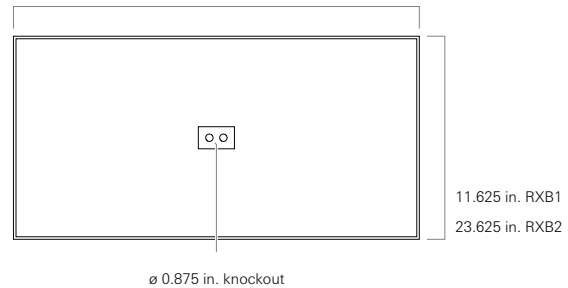

Job Name _____

Fixture Type _____

Catalog No. _____

Approval _____ Date _____

24 in. with 2 ft. lamps
48 in. with 4 ft. lamps

one	Luminaire Width	four	Ballast	eight	Lens
1	1 ft., <u>three lamp maximum</u>	DM	Dimming	12	.125 in. K12 prismatic polycarbonate
2	2 ft.	EL	Electronic Instant Start, <u>std T8</u>	15	.156 in. K12 prismatic polycarbonate
two	Lamp Quantity	PR	Program Rapid Start, <u>std T5, option T8</u>	53	.125 in. K12 prismatic acrylic
2	two	five	Voltage	113	.125 in. K12 prismatic acrylic with RFI Grid
3	three	120	120 V, 60 Hz	nine	Options
4	four	277	277 V, 60 Hz	CU	Canadian UL Listing
5	five	347	347 V, 60 Hz	E1	One lamp emergency ballast
6	six	VAR	Variable, 120-277 V, 50/60Hz	E2	Two lamp emergency ballast
three	Lamps (Not Included)	six	Door Material	FH	Fuse and holder
14	2 ft. 14 W T5	A	Aluminum	NS	NSF listing
17	2 ft. 17 W T8	C	Cold rolled steel, <u>standard</u>	RF	Radio interference filter, one per circuit
24	2 ft. 24W T5 HO	S	Stainless steel	AH	Painted aluminum housing
4B	2 ft. 40 W T5 biax	seven	Door Finish	SH	Painted stainless steel housing
28	4 ft. 28 W T5	R	Brushed stainless steel	SB	Brushed stainless steel housing
32	4 ft. 32 W T8	W	White	TP	Stainless steel torx head fasteners
54	4 ft. 54 W T5 HO			NL	Night light for 7 W or 9 W PL bipin
				NL-LED	Night light, LED