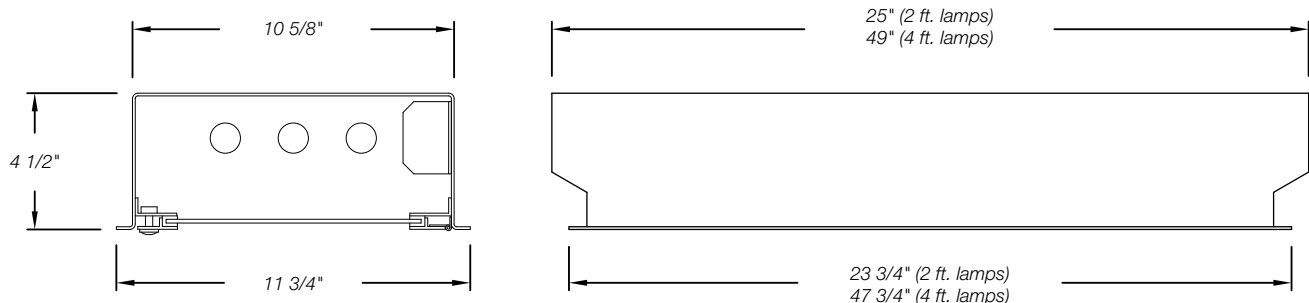

Applications

- » "T" grid ceiling
- » Accommodations
- » Large open areas
- » Passageways
- » Work stations

Dimensions *dimensions and specifications subject to change without notification*

Weight: 4 ft. with electronic ballast = 16 lbs. (7.3 kg)

2 ft. with electronic ballast = 10 lbs. (4.5 kg)