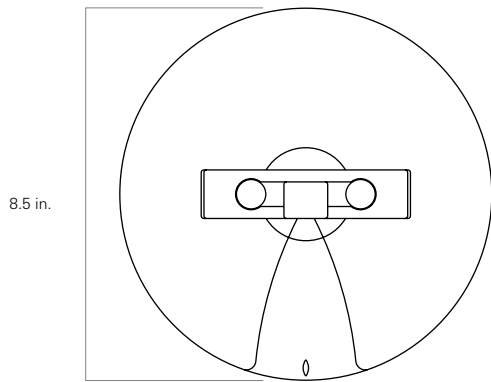

intent

The L.C.Doane 620 series NAWC 508447 is designed for non-centerline flight deck marking and guide lighting.

mounting

Mounts flush to steel flight decks.

light source

One 6.6 amp quartz lamp. Transformer assembly is not included.

housing

Made from stainless steel cast and machined into shape.

weight

10 lb. each, maximum

508447	-	one	one	lens
NAWC		one		
			1	clear lens with bolt cover
			2	red lens with screw cover
			10	clear lens with screw cover
			11	red lens with bolt cover