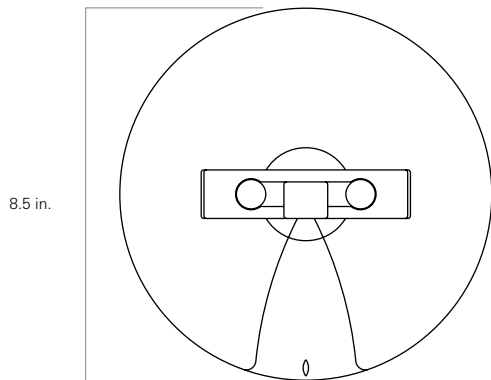

intent

The L.C.Doane 620 series NAWC 508447 is designed for non-centerline flight deck marking and guide lighting.

mounting

Mounts flush to steel flight decks.

light source

One 6.6 amp quartz lamp. Transformer assembly is not included.

housing

Made from stainless steel cast and machined into shape.

weight

10 lb. each, maximum

508447	-	one
NAWC		one

one	lens
1	clear lens with bolt cover
2	red lens with screw cover
10	clear lens with screw cover
11	red lens with bolt cover