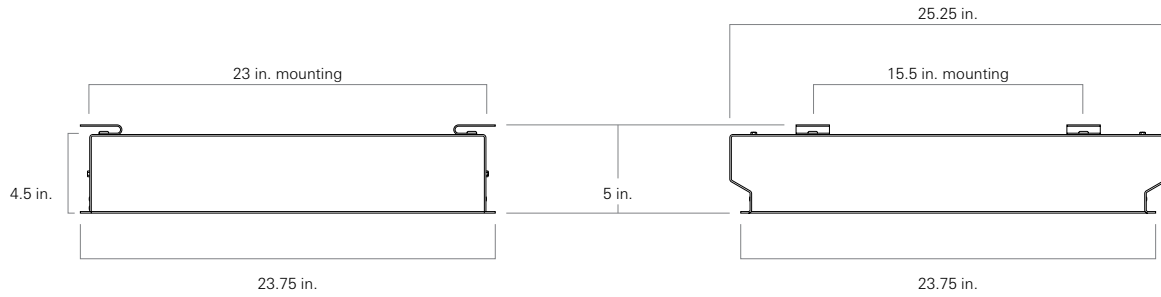

intent

The L.C.Doane 607 series MIL-DTL-16377/57 is designed for general purpose naval lighting in wet maritime environments.

mounting

Mounts flush within suspended ceilings.

light source

Supplied with four T12 fluorescent lamps powered by 120 V, 60 Hz ballasts.

window

0.25 in. thick clear prismatic acrylic window.

housing

Made from sheet aluminum die formed to shape with seams welded and ground smooth.

finish

Polyester powder coated after phosphate pre-treatment for superior adhesion and corrosion resistance.

wiring

Supplied with ten feet of 16/3 cable.

weight

Flush mount (less cable):
25.88 lb. each, maximum

one electrical rating
57A four 20 W lamps
57B four 17 W lamps
76 four 17 W lamps with emergency circuit