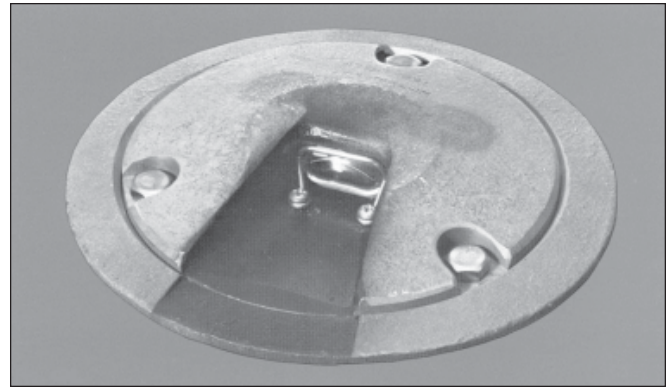

US NAVY MIL SPEC LIGHTING

NAWC 619184 Visual Landing Aid

The L.C. Doane Company
498 Series, Guide Light, Centerline

The 498 Series is a 100 watt guide light, for steel decks. This light is watertight above deck and is used as a runway centerline light on CVA/CVN type ships. The fixture consists of a guard assembly, housing assembly, lampholder assembly and one 100 watt Quartz lamp (Q100 T3/6 CL), 6.6 amperes. Transformer assembly NAEC #611826-1 not furnished.

NAWC 619184 / SYMBOL 253.3 NSN 6210-00-149-0743

Overall Dimensions: 7" X 2-3/16"

(Note: protrudes 5/8" above deck).

Net Weight: 10 lbs. maximum.

Approximate shipping weight for package of five: 58 lbs.

How To Order By Military Spec Number

Example: 619184-2 (Refer to the Index pages for crosses to NSN numbers)

619184	-	[]
NAEC PART NUMBER		LOCATION
		2 = CV Centerline 3 = Catapult Hook up

On Board Repair Parts For NAWC 619184 Guide Light, Centerline