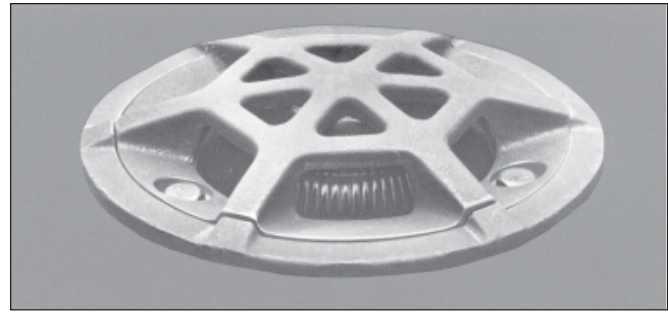

US NAVY MIL SPEC LIGHTING

NAWC 609024 & 618962 Visual Landing Aid

NAEC 609024 / SYMBOL 256.1 NSN 6220-00-862-3221

The L.C. Doane Company

481/489 Series, Guide Light, Perimeter

The 481/489 Series is a watertight, guide light, for shipboard aircraft operations. The light consists of a guard assembly which has a vertical and a 360° horizontal light distribution. Housing assembly is made of corrosion-resistant cast stainless steel or aluminum. The light is supplied with a 50 candlepower, 12.5 volt, 3.04 ampere lamp (MS 15564-6). Transformer assembly (not furnished).

Overall Dimensions: 7" X 4 7/16"

(Note: protrudes 31/32" above deck).

Net Weight:

481 Series, Steel: 8 lbs. 4 oz. maximum.

Approximate shipping weight for package of six: 53 lbs. 8 oz.

489 Series, Aluminum: 4 lbs. 5 oz. maximum.

LENS COLOR
C = Clear
R = Red
G = Green
Y = Yellow
B = Blue

On Board Repair Parts For NAWC Guide Light, Perimeter

ITEM DESCRIPTION	L.C. DOANE PART NUMBER	MILITARY NUMBER	NSN NUMBER
LAMPHOLDER ASSEMBLY	B-1662-S	NAEC 423221-1	6250-01-255-9955 6250-00-134-2942
HOUSING GASKET	A-2148-GS	NAEC 319218-7	5330-00-143-7046
LOWER CUSHION	A-2213-S	NAEC 417964-2	5330-00-143-7054
LENS AVIATION CLEAR	A-1622-S	NAEC 318837-1	6210-00-550-8833
LENS AVIATION RED	A-1622-RS	NAEC 318837-2	6210-00-550-8876
LENS AVIATION GREEN	A-1622-GS	NAEC 318837-3	6210-00-550-9037
LENS AVIATION YELLOW	A-1622-YS	NAEC 318837-4	6210-00-900-3993
LENS AVIATION BLUE	A-1622-BS	NAEC 318837-5	6210-01-133-0052
GUARD ASSEMBLY (STEEL)	B-1342-AS	NAEC 505085-1	6210-00-845-1426
GUARD ASSEMBLY (ALUM)	B-1763-AS	NAEC 505085-4	6210-00-032-0933
LAMP HOUSING ASSEMBLY	B-1559-S	NAEC 420705-1	6210-00-476-8041
LAMP	P-592-S	MS15564-6	6240-00-295-2729