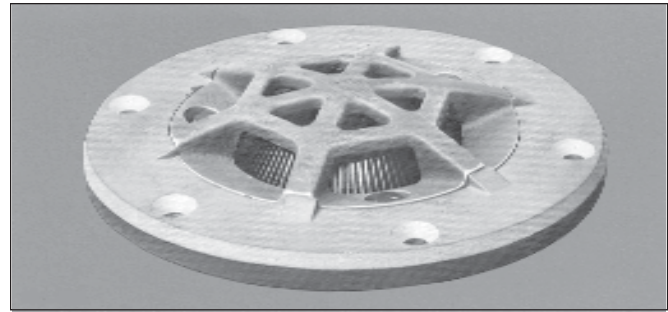

US NAVY MIL SPEC LIGHTING

NAWC 514610 Visual Landing Aid

The L.C. Doane Company
486 Series, Guide Light, Perimeter

The 486 Series is a guide light, for wood or aluminum decks. This light is watertight above deck and is used for shipboard aircraft operations. The light consists of a guard assembly which has a vertical and a 180° horizontal light distribution. Housing assembly is fabricated from corrosion-resistant aluminum. The light is supplied with a 45 watt 6.6 amp lamp (Q45T2-1/2 / 7 CL). Transformer assembly (NAEC 505950-3) not supplied.

NAEC 514610 / SYMBOL 256.1 NSN 6210-01-010-2770

Overall Dimensions: 9" Dia. X 3-7/8"

(Note: protrudes 23/32" above deck).

Net Weight: 5 lbs. 8 oz. maximum.

Approximate shipping weight for package of six: 40 lbs

How To Order By Military Spec Number

Example: 514610-C (Refer to the Index pages for crosses to NSN numbers)

514610	-	[]
NAEC Part Number		LENS COLOR
		C = Clear
		R = Red
		G = Green
		Y = Yellow
		B = Blue

On Board Repair Parts For NAWC 514610 Guide Light, Perimeter

ITEM DESCRIPTION	L.C. DOANE PART NUMBER	MILITARY NUMBER	NSN NUMBER
LAMPHOLDER ASSEMBLY	B-1664-S	NAEC 517884-1	6250-01-029-4742
HOUSING GASKET	A-2148-GS	NAEC 319218-7	5330-00-143-7046
LOWER CUSHION	A-2213-S	NAEC 414964-2	5330-00-143-7054
LENS AVIATION CLEAR	A-1622-S	NAEC 318837-1	6210-00-550-8833
LENS AVIATION RED	A-1622-RS	NAEC 318837-2	6210-00-550-8876
LENS AVIATION GREEN	A-1622-GS	NAEC 318837-3	6210-00-550-9037
LENS AVIATION YELLOW	A-1622-YS	NAEC 318837-4	6210-00-900-3993
LENS AVIATION BLUE	A-1622-BS	NAEC 318837-5	6210-01-133-0052
LAMP	P-922-S	NAEC 419860-2	
MOUNTING RING	A-2332-A	NAEC 505084-3	
GUARD ASSEMBLY, 180°	A-2476-A	NAEC 616788-2	