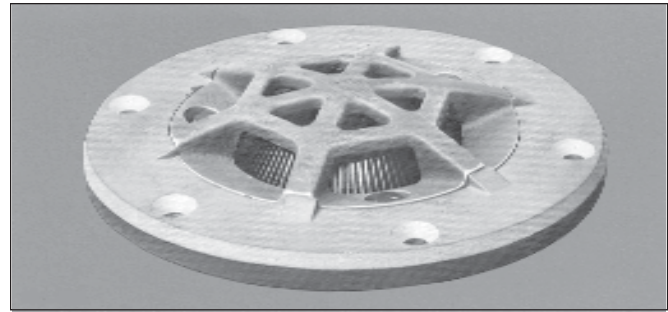

# US NAVY MIL SPEC LIGHTING

## NAWC 514610 Visual Landing Aid

The L.C. Doane Company  
486 Series, Guide Light, Perimeter

The 486 Series is a guide light, for wood or aluminum decks. This light is watertight above deck and is used for shipboard aircraft operations. The light consists of a guard assembly which has a vertical and a 180° horizontal light distribution. Housing assembly is fabricated from corrosion-resistant aluminum. The light is supplied with a 45 watt 6.6 amp lamp (Q45T2-1/2 / 7 CL). Transformer assembly (NAEC 505950-3) not supplied.

NAEC 514610 / SYMBOL 256.1 NSN 6210-01-010-2770

**Overall Dimensions:** 9" Dia. X 3-7/8"

(Note: protrudes 23/32" above deck).

**Net Weight:** 5 lbs. 8 oz. maximum.

Approximate shipping weight for package of six: 40 lbs