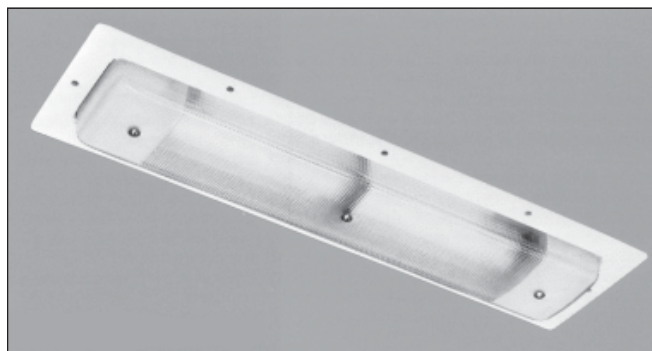

US NAVY MIL SPEC LIGHTING

MIL-F-16377/5 Overhead Lighting

The L.C. Doane Company
470 Series, 1 Lamp Fixture

The 470 Series is a watertight fluorescent lighting fixture for general lighting. The housing is constructed from marine grade aluminum. Available with either a white diffusing or a clear and white prismatic 1/4" thick window.

120 volts, 60 Hertz. Supplied with one 15 W T12 cool white lamp and ten feet of cable.

Standard Mounting

Overall Dimensions: 23-3/16" X 4-7/8" X 3-13/16"

Net weight: 6 lbs. 12 oz. maximum.

Approximate shipping weight for package of ten: 74 lbs.

Flush Mounting

Overall Dimensions: 25-9/16" X 7-1/4" X 3-13/16".

Net weight: 8 lbs. 3 oz. maximum.

Approximate shipping weight for package of ten: 89 lbs.

M16377/5-338.1

NSN 6210-00-725-3556

Standard Mount, White Diffusing Window

M16377/5-339.2

Flush Mount, Clear/White Prismatic Window

How To Order By Military Spec Number

Example: M16377/5-338.1 (Refer to the Index pages for crosses to NSN numbers)

M16377/5				
MIL SPEC NUMBER	SYMBOL NUMBER	OPTIONAL LAMP FILTER TUBE	OPTIONAL SWITCH (DPST)	OTHER OPTION Specify
	338.1 = Standard Mount White Diffusing Window	R = Red	S = One Switch	A1 = Amendment 1, High Efficiency Ballast and Low Smoke Cable
	338.2 = Flush Mount White Diffusing Window	B = Blue		
	339.1 = Standard Mount Clear/White Prismatic Window	Y = Amber		
	339.2 = Flush Mount Clear/White Prismatic Window	G1.0 = Grey 1.0%		
		G2.5 = Grey 2.5%		