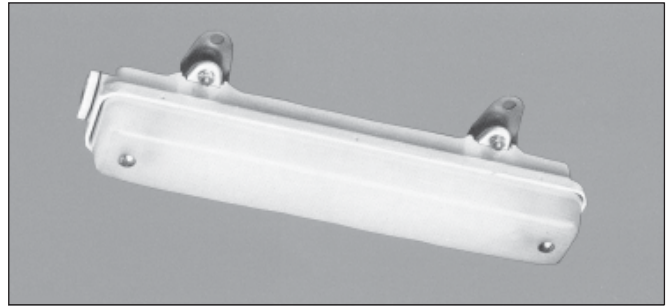

US NAVY MIL SPEC LIGHTING

MIL-F-16377/14 Overhead Lighting

The L.C. Doane Company
410 Series, 1 Lamp Fixture

The 410 Series is a watertight fluorescent lighting fixture for general lighting. The housing is constructed from marine grade aluminum. Available with either a white diffusing or a clear and white directional 1/4" thick window.

120 volts, 60 Hertz. Supplied with one 8W T5 cool white lamp and ten feet of cable.

Standard Mounting

Overall Dimensions: 15-1/2" X 2-13/16" X 3-1/2"
Net weight: 4 lbs. 3 oz. maximum.
Approximate shipping weight for package of ten: 50 lbs.

Flush Mounting

Overall Dimensions: 17-3/4" X 5-1/4" X 3-1/2".
Net weight: 5 lbs. 2 oz. maximum.
Approximate shipping weight for package of ten: 65 lbs.

M16377/14-79.1 **NSN 6210-00-578-7703**
Standard Mount, White Diffusing Window

M16377/14-80.2 **NSN 6210-01-088-8990**
Flush Mount, Clear/White Window

How To Order By Military Spec Number

Example: M16377/14-79.1 (Refer to the Index pages for crosses to NSN numbers)

M16377/14				
MIL SPEC NUMBER	SYMBOL NUMBER	OPTIONAL LAMP FILTER TUBE	OPTIONAL SWITCH (DPST)	OTHER OPTION Specify
	79.1 = Standard Mount with Clear and White Directional Window	R = Red B = Blue Y = Amber	S = One Switch	A1 = Amendment 1, Low Smoke Cable
	79.2 = Flush Mount with Clear and White Directional Window	G1.0 = Grey 1.0% G2.5 = Grey 2.5%		
	80.1 = Standard Mount with White Diffusing Window			
	80.2 = Flush Mount with White Diffusing Window			