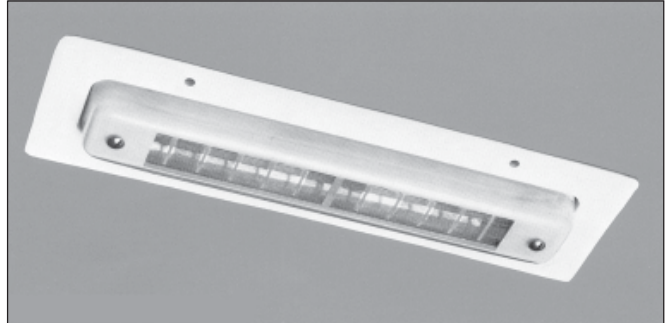

US NAVY MIL SPEC LIGHTING

MIL-F-16377/14 Overhead Lighting

The L.C. Doane Company
410 Series, 1 Lamp Fixture

The 410 Series is a watertight fluorescent lighting fixture for general lighting. The housing is constructed from marine grade aluminum. Available with either a white diffusing or a clear and white directional 1/4" thick window.

120 volts, 60 Hertz. Supplied with one 8W T5 cool white lamp and ten feet of cable.

Standard Mounting

Overall Dimensions: 15-1/2" X 2-13/16" X 3-1/2"
Net weight: 4 lbs. 3 oz. maximum.
Approximate shipping weight for package of ten: 50 lbs.

Flush Mounting

Overall Dimensions: 17-3/4" X 5-1/4" X 3-1/2".
Net weight: 5 lbs. 2 oz. maximum.
Approximate shipping weight for package of ten: 65 lbs.

M16377/14-79.1 **NSN 6210-00-578-7703**
Standard Mount, White Diffusing Window

M16377/14-80.2 **NSN 6210-01-088-8990**
Flush Mount, Clear/White Window

How To Order By Military Spec Number

Example: M16377/14-79.1 (Refer to the Index pages for crosses to NSN numbers)

M16377/14				
MIL SPEC NUMBER	SYMBOL NUMBER	OPTIONAL LAMP FILTER TUBE	OPTIONAL SWITCH (DPST)	OTHER OPTION Specify
	79.1 = Standard Mount with Clear and White Directional Window	R = Red B = Blue Y = Amber	S = One Switch	A1 = Amendment 1, Low Smoke Cable
	79.2 = Flush Mount with Clear and White Directional Window	G1.0 = Grey 1.0% G2.5 = Grey 2.5%		
	80.1 = Standard Mount with White Diffusing Window			
	80.2 = Flush Mount with White Diffusing Window			