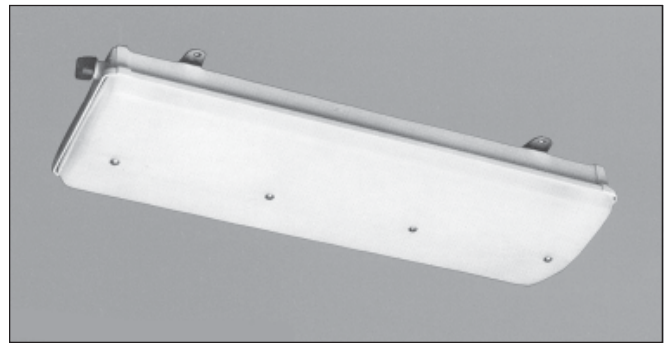

Net weight: *16 lbs. 0 oz. maximum.

Approximate shipping weight for package of four: *65 lbs.

Flush Mounting

Overall Dimensions: 31-5/8" X 11-7/8" X *4-1/4".

Net weight: *18 lbs. 6 oz. maximum.

Approximate shipping weight for package of four: *76 lbs.

*NEALS Emergency Unit

6-3/4" overall depth; add 4 pounds per unit, with ten feet of LSFHOF-3 Cable. (Refer to NEALS Catalog Sheet, page 2)

How To Order By Military Spec Number

Example: M16377/12A-333.1 (Refer to the Index pages for crosses to NSN numbers)

MIL SPEC NUMBER	ELECTRICAL RATING	SYMBOL NUMBER	OPTIONAL LAMP FILTER TUBE	OPTIONAL SWITCH (DPST)
M16377	12A = (3) 20W Lamps 12B = (3) 17W Lamps 75 = (3) 17W Lamps with Additional Emergency Circuit	333.1 = Standard Mount White Diffusing Window 333.2 = Flush Mount White Diffusing Window 342.2 = Standard Mount Clear/White Prismatic Window 342.3 = Flush Mount Clear/White Prismatic Window	R = Red B = Blue Y = Amber G1.0 = Grey 1.0% G2.5 = Grey 2.5%	S = One Switch SS = Two Switches

On Board Repair Parts For MIL-DTL-16377, 3 Lamp Fixtures

For other available on board repair parts refer to the Repair Parts page.

ITEM DESCRIPTION	L.C. DOANE PART NUMBER	MILITARY NUMBER	NSN NUMBER
WHITE DIFFUSING WINDOW	B-1723-NS	M16377/12-001	6210-00-295-2849
CLEAR/WHITE PRISMATIC WINDOW	B-1720-NS	M16377/12-004	6210-00-814-5914
SHOCKMOUNT /12A or /12B	B-1591-BS	M16377/41-009	6210-00-973-1747
SHOCKMOUNT /75	B-1591-CS	M16377/41-008	

M16377/12-333.1

NSN 6210-00-548-0222

Standard Mount, White Diffusing Window