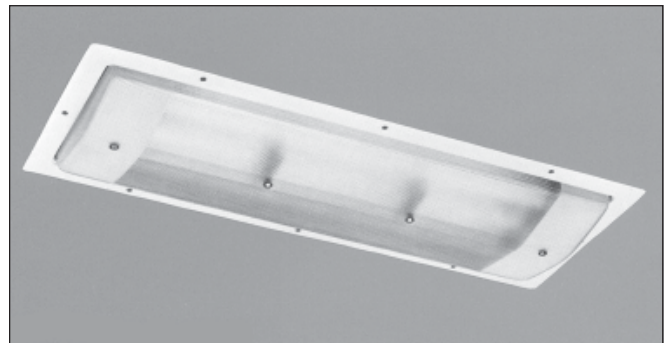

M16377/12-342.3

NSN 6210-01-283-0375

Flush Mount, Clear/White Prismatic Window