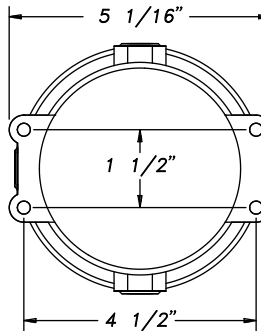

How To Order By Military Spec Number

Example: M16377/36-96.1 (Refer to the Index pages for crosses to NSN numbers)

M16377/36

**MIL SPEC
NUMBER**

- **96.1**

SYMBOL NUMBER

95.1 = White Window

96.1 = White Window with DPST Switch

97.1 = Red Window

98.1 = Red Window with DPST Switch

On Board Repair Parts For MIL-F-16377/36 Fixtures

ITEM DESCRIPTION	L.C. DOANE PART NUMBER	MILITARY NUMBER	NSN NUMBER
HOUSING	290-E/LL	M16377/36-001	6210-00-295-2192
HOUSING WITH SWITCH	290-ES/LL	M16377/36-002	6210-00-295-2865
WHITE DIFFUSING WINDOW	B-1485-NS	M16377/36-003	6210-00-548-0428
RED DIFFUSING WINDOW	B-940-NS	M16377/36-004	6210-00-399-7028
LAMPHOLDER	B-253-S	MIL-L-970/15	6250-00-362-2154
TOGGLE SWITCH DPST	P-573-S	M16569-1	5930-00-719-9659

THE L.C. DOANE COMPANY DESIGNERS AND MANUFACTURERS OF SPECIALIZED LIGHTING EQUIPMENT
Ivoryton, CT 06442 • (860) 767-8295 • Fax (860) 767-1397 • Web Site: www.lcdoane.com Rev J