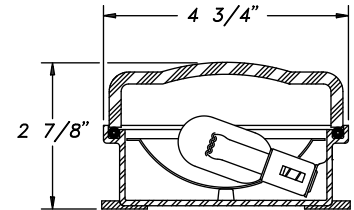

How To Order By Military Spec Number

Example: M16377/36-96.1 (Refer to the Index pages for crosses to NSN numbers)

M16377/36

**MIL SPEC
NUMBER**

- **96.1**

SYMBOL NUMBER

95.1 = White Window

96.1 = White Window with DPST Switch

97.1 = Red Window

98.1 = Red Window with DPST Switch

On Board Repair Parts For MIL-F-16377/36 Fixtures

ITEM DESCRIPTION	L.C. DOANE PART NUMBER	MILITARY NUMBER	NSN NUMBER
HOUSING	290-E/LL	M16377/36-001	6210-00-295-2192
HOUSING WITH SWITCH	290-ES/LL	M16377/36-002	6210-00-295-2865
WHITE DIFFUSING WINDOW	B-1485-NS	M16377/36-003	6210-00-548-0428
RED DIFFUSING WINDOW	B-940-NS	M16377/36-004	6210-00-399-7028
LAMPHOLDER	B-253-S	MIL-L-970/15	6250-00-362-2154
TOGGLE SWITCH DPST	P-573-S	M16569-1	5930-00-719-9659

THE L.C. DOANE COMPANY DESIGNERS AND MANUFACTURERS OF SPECIALIZED LIGHTING EQUIPMENT
Ivoryton, CT 06442 • (860) 767-8295 • Fax (860) 767-1397 • Web Site: www.lcdoane.com Rev J