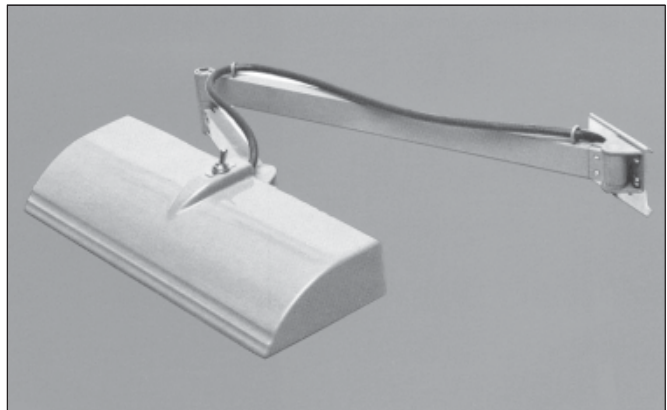

M16377/19-270.4
Double Arm Fixture

Refer to the Repair Parts Page for On Board Repair Parts

THE L.C. DOANE COMPANY DESIGNERS AND MANUFACTURERS OF SPECIALIZED LIGHTING EQUIPMENT
Ivoryton, CT 06442 • (860) 767-8295 • Fax (860) 767-1397 • Web Site: www.lcdoane.com Rev J