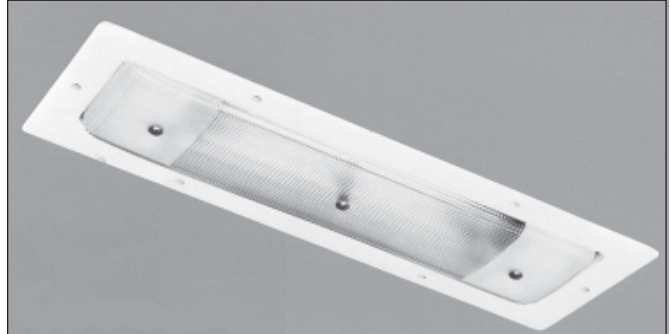

M16377/7-336.1
Flush Mount, Clear and White Prismatic Window