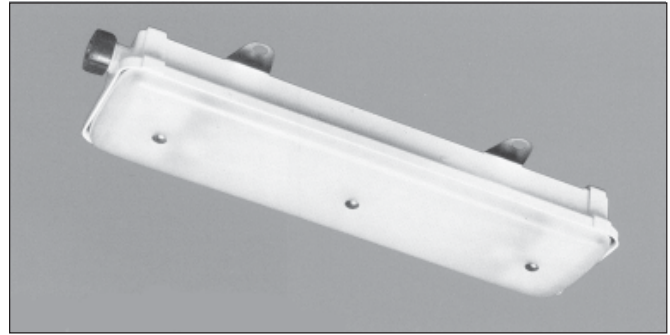

120 volts, 60 Hertz. Supplied with two 8W T5 cool white lamps and ten feet of cable.

Standard Mounting

Overall Dimensions: 17-1/2" X 4-7/8" X 3".

Net weight: 5 lbs. 10 oz. maximum.

Approximate shipping weight for package of eight: 61 lbs.

Flush Mounting

Overall Dimensions: 19-29/32" X 7-1/4" X 3".

Net weight: 6 lbs. 12 oz. maximum.

Approximate shipping weight for package of eight: 78 lbs.

Rail Mounting

Reading and berthing table unit. Clear and white prismatic window, with one DPST toggle switch and two mounting clamp assemblies for rail mounting:

Net weight: 5 lbs. 10 oz. maximum.

Approximate shipping weight for package of eight: 61 lbs.

How To Order By Military Spec Number

Example: M16377/7-70.3 (Refer to the Index pages for crosses to NSN numbers)

M16377/7					
MIL SPEC NUMBER	SYMBOL NUMBER	OPTIONAL (EACH) LAMP FILTER TUBE	OPTIONAL SWITCH (DPST)	OTHER OPTION Specify	
	70.3 = Standard Mount with White Diffusing Window	R = Red	S = One Switch	A1 = Amendment 1, Low Smoke Cable	
	70.4 = Flush Mount with White Diffusing Window	B = Blue	SS = Two Switches		
	336 = Standard Mount with Clear and White Prismatic Window	Y = Amber			
	336.1 = Flush Mount with Clear and White Prismatic Window	G1.0 = Grey 1.0%			
	78.2 = Rail Mount with Clear and White Prismatic Window	G2.5 = Grey 2.5%			

M16377/7-70.3 NSN 6210-00-548-0082
Standard Mount, White Diffusing Window